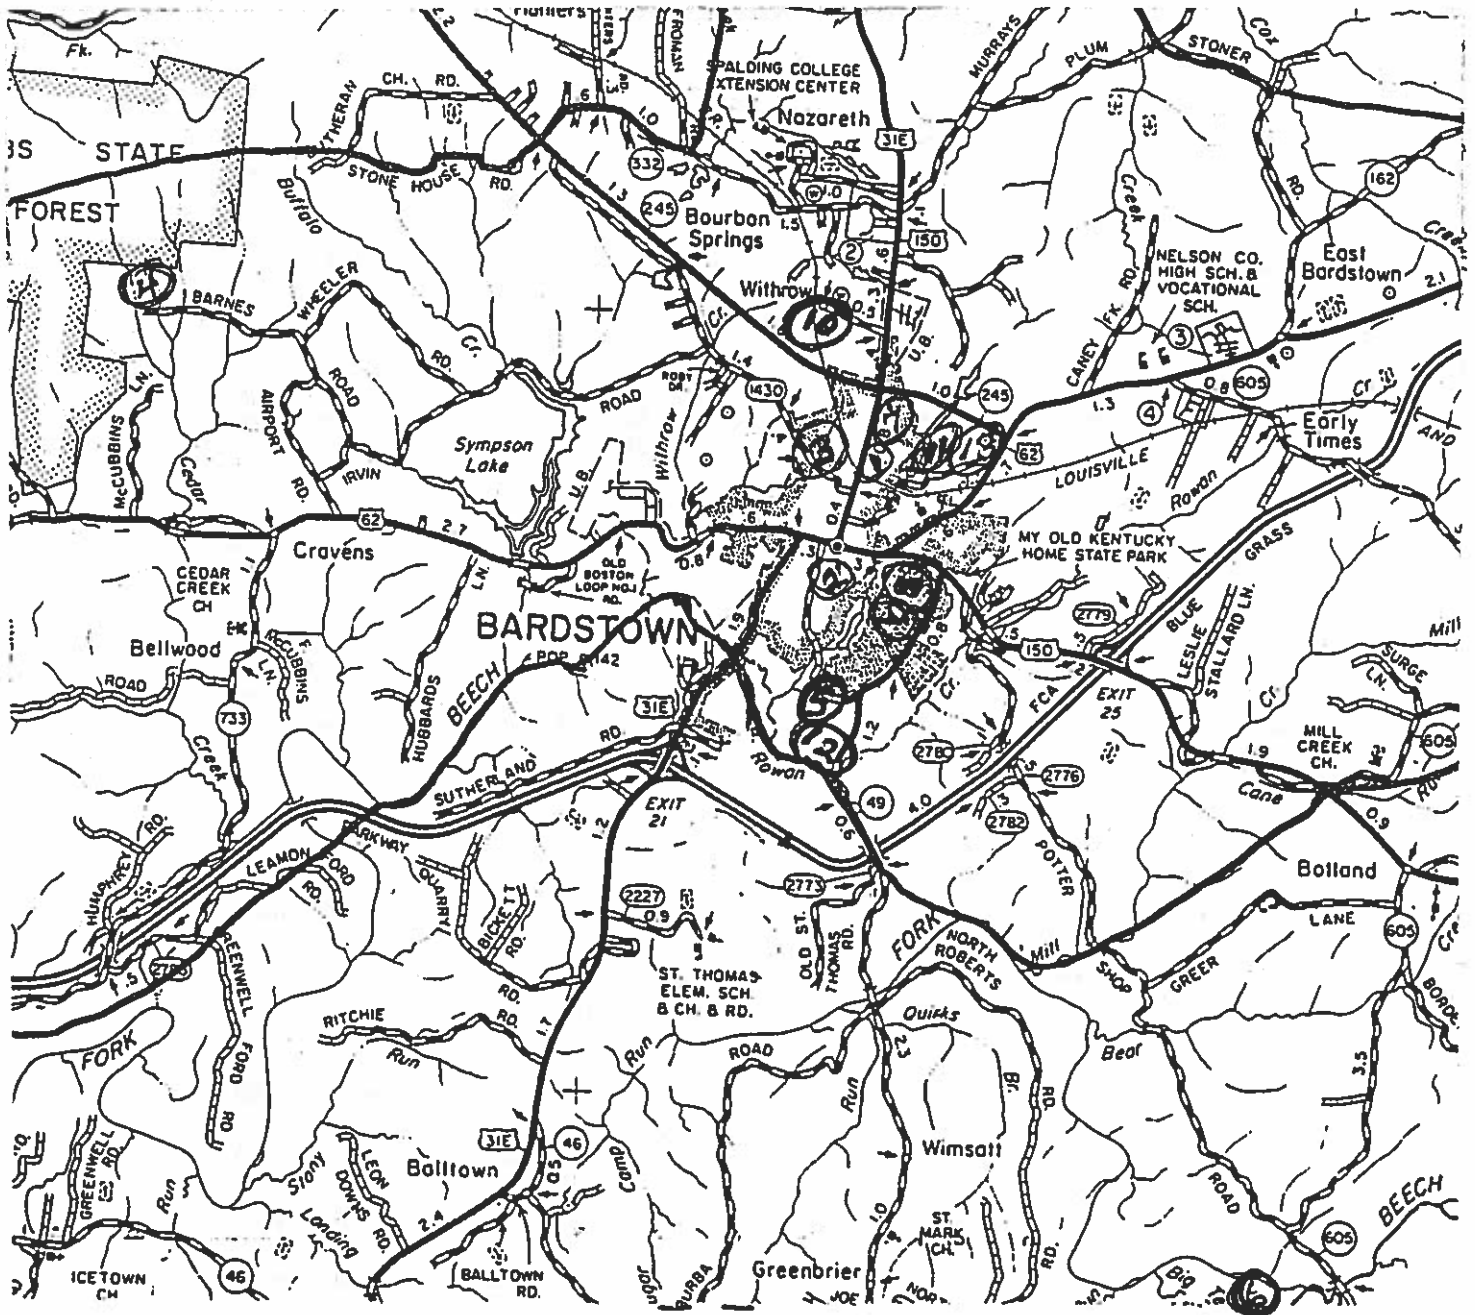

Nelson County, Kentucky Cemeteries
Volume IV

Central Section
Including Bardstown and St. Joseph Cemeteries

PROPERTY OF
NELSON CO. GENEALOGICAL
ROUNDTABLE INC.
BARDSTOWN, KY. 40004

Nelson County Genealogical Roundtable, Inc.
P. O. Box 409
Bardstown, KY 40004

Copyright © 2008
Nelson County Genealogical Roundtable, Inc.
All rights reserved

Central Nelson County Map

Location of cemeteries on the map are numbered and circled.

- | | | | |
|------------------------|----------------|--------------------|-----------------|
| 1. Bardstown City | 4. Hines | 7. St. Joseph | 10. Hynes |
| 2. Bardstown Municipal | 5. Holtshouser | 8. Federal Hill | 11. Speed |
| 3. Old Presbyterian | 6. Hunter | 9. Federal Hill S. | 12. Heaven Hill |
| | | | 13. Reardon Ln. |